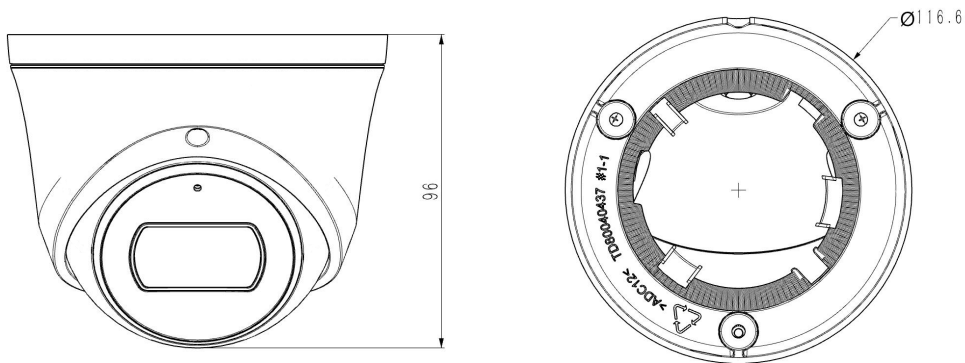

Tiandy

TC-C35XS Spec: I3/E/Y/M/H/2.8mm

5MP Starlight IR Turret Camera

Pro Series

KEY FEATURES

- Full Metal Housing
- Up to 2592x1944@30fps, 1920x1080@60fps
- S+265/H.265/H.264/M-JPEG
- Min. illumination Color: 0.002Lux@F1.6
- Smart IR, IR Range: 30m
- Support Video Analytics
- Support Human/Vehicle Classification
- Support Face Capture Mode
- Built-in Mic, audio I/O 1/1, alarm I/O 1/1
- Plugin Free
- Operating Conditions -40°C~65°C, 0~95% RH
- POE, IP67

* Listed resolutions are only selectable options. It does not mean that all streams can work at their maximum resolution at the same time.

AVAILABLE MODEL

TC-C35XS SPEC: I3/E/Y/M/H/2.8MM

DIMENSIONS

ACCESSORIES