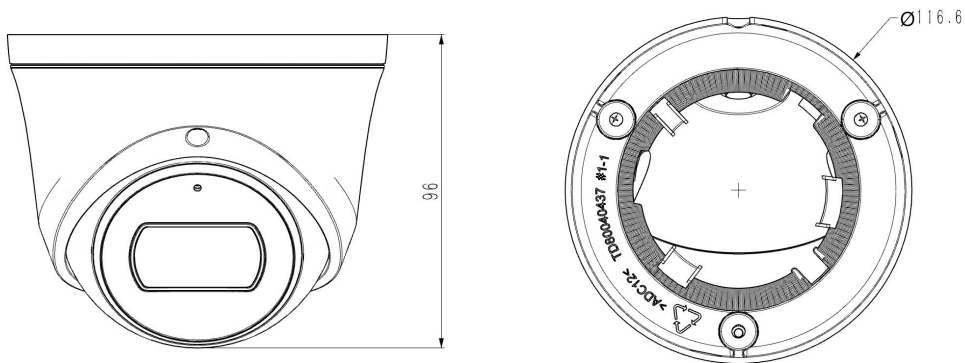

Tiandy Technologies Co.,Ltd.

Email: sales@tiandy.com
Website: en.tiandy.com

Tel: +86-22-58596178
Fax: +86-22-58596048

SPECIFICATIONS

Camera	
Image Sensor	1/2.8" CMOS
Signal System	PAL/NTSC
Min. Illumination	Color: 0.01Lux@ (F1.6, ACG ON), B/W: 0Lux with IR
Shutter Time	1s to 1/100,000s
Day & Night	Dual IR Cut Filter with Auto Switch
Wide Dynamic Range	120dB
Angle Adjustment	pan 0~340°, tilt 0~75°, rotate 0~360°
Lens	
Lens Type	Fixed
Focus	2.8mm
Lens Mount	M12
Aperture	F1.6, Fixed
FOV	Horizontal field of view: 96
Illuminator	
IR LEDs	2
IR Range	Up to 30m
Wavelength	850nm
White LEDs/Warmlights	N/A
Compression Standard	
Video Compression	S+265/H.265/H.264/M-JPEG
Video Bit Rate	32Kbps~16Mbps
Audio Compression	G.711A/G.711U/ADPCM/AAC
Audio Bit Rate	8K~48Kbps
Image	
Max. Resolution	3840x2160
Main Stream	PAL: 20fps (3840x2160, 3072x2048), 25fps (2560x1440, 1920x1080, 1280x720) NTSC: 20fps (3840x2160, 3072x2048), 30fps (2560x1440, 1920x1080, 1280x720)
Sub Stream	PAL: 25fps (704x576, 704x288, 640x360, 352x288) NTSC: 30fps (704x480, 704x240, 640x360, 352x240)
Third Stream	PAL:25fps(1280x720, 704x576, 704x288, 352X288) NTSC:30fps(1280x720, 704x480, 704x240, 352x240)
Image Setting	Saturation, brightness, contrast, sharpness, adjustable by client software or web browser
Image Enhancement	BLC/3D DNR/HLC/Corridor Format
ROI	Support 8 fixed region of coding
OSD	16x16, 24x24,32x32, 48x48, 64x64, 96x96, adaptable size, Letters Such as Week, Date, Time, Total 8 Regions
Picture Overlay	Y
Privacy Mask	Yes, 8 regions
Smart Defog	Yes
Feature	
Alarm Trigger	Motion Detection, Mask Alarm, Disk Full, Disk R/W Error, IP Address Conflict, MAC Address Conflict, FTP Server Exception
Video Analytics	Tripwire, Perimeter
Early Warning(EW)	N/A

* Listed resolutions are only selectable options. It does not mean that all streams can work at their maximum resolution at the same time.

AVAILABLE MODEL

TC-C38XS SPEC: I3/E/Y/M/2.8MM

DIMENSIONS

ACCESSORIES