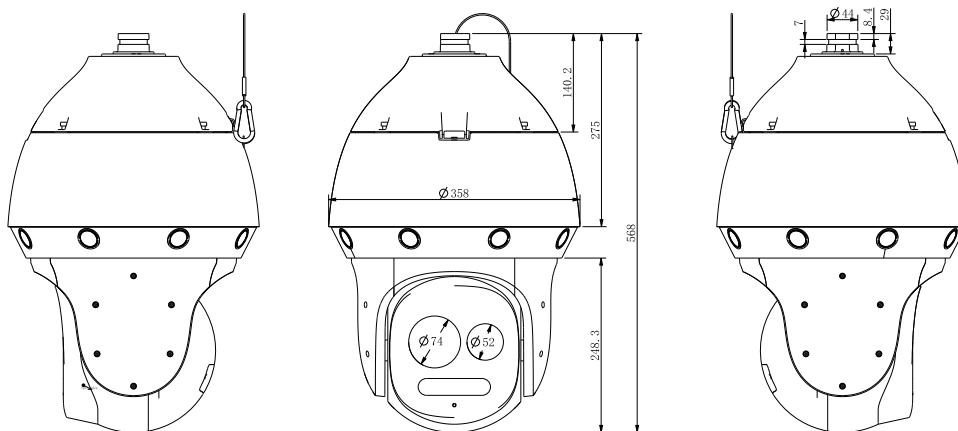

* Listed resolutions are only selectable options. It does not mean that all streams can work at their maximum resolution at the same time.

AVAILABLE MODEL

TC-H3169M SPEC: 44X/LW/P/A

Tiandy

DIMENSIONS (Unit: mm)