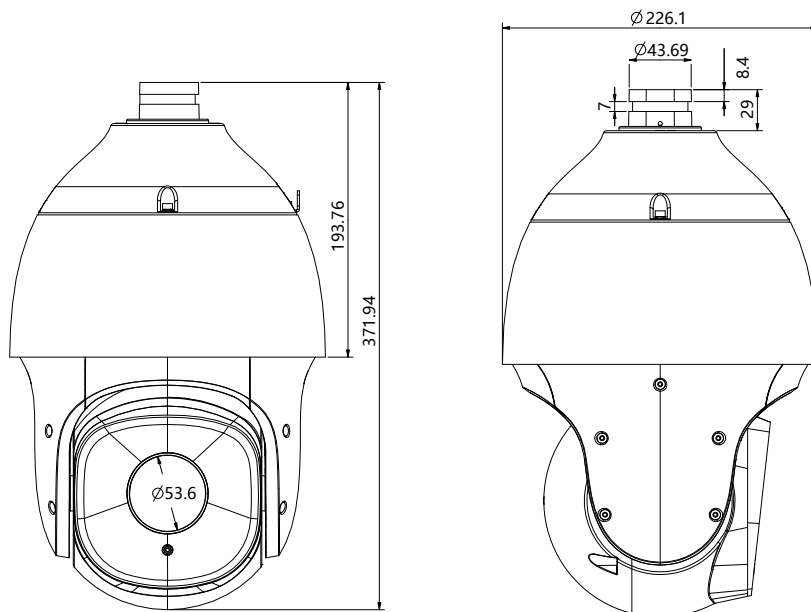

* Listed resolutions are only selectable options. It does not mean that all streams can work at their maximum resolution at the same time.

AVAILABLE MODEL

TC-H326S SPEC: 20X/I/E/C

DIMENSIONS (Unit: mm)

ACCESSORIES