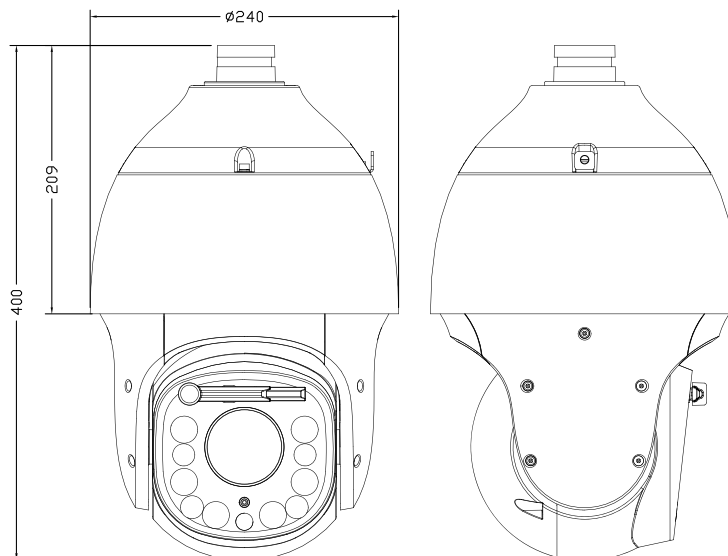

Feature	
Alarm Trigger	Harsh Voice Alarm, Motion Detection, Mask Alarm, Port Alarm, Network Disable Alarm, IP Conflict, MAC Conflict Detection
Video Analytics	Tripwire, Double Tripwire, Perimeter, Object Abandon, Object Lost, Loitering, Running, Parking, Face Detection, People Counting, Crowded, On Duty Detection, Video Abnormal, Audio Abnormal, Heatmap, Safety Helmet Detection
Early Warning(EW)	Yes
Auto-Tracking	Yes
Face Detection and Analytics	
Operating Mode	Face capture, intelligent monitoring optional, default face capture
Face Detection Performance	Detects up to 16 faces at the same scene
Face Exposure Brightness	Default 35, 1-100 brightness optional
Min. Face Pixel	Default 80, 19-1920 optional
Face Recognition	N/A
Face Library	N/A
Face Pictures	N/A
Face Library Management	N/A
Face Recognition Alert	N/A
Precautionary Alert	Three level
Network	
Protocols	TCP/IP, ICMP, HTTP, HTTPS, DHCP, DNS, DDNS, MULTICAST, UPnP, FTP, IPV4, NTP, RTSP, SMTP, IGMP, QoS, PPPoE
System Compatibility	ONVIF (PROFILE S), SDK, CGI, P2P
ANR	Auto store video in SD card when NVR disconnected, and upload video to NVR when resumed connection (Only Support Tiandy ANR NVR)
Remote Connection	≤7
Client	Easy7, EasyLive
Web Version	Web6
Interface	
Communication Interface	1 RJ45 10M/100M self adaptive Ethernet port
Audio	1/1
Alarm	8/2
Reset Button	Yes
On-board storage	Built-in MicroSD card slot, up to 128 GB
RS-485	Yes
BNC	Yes
Wiper	Yes
General	
Firmware Version	NVSS_V20.3.1.20190612
Web Client Language	12 languages English, Russian, Spanish, Korean, Italian, Turkish, Simple Chinese, Traditional Chinese, Thai, French, Polish, Dutch
Operating Conditions	-45°~70°C, 0-95% RH
Power Supply	AC24V±15%
Power Consumption	22W (IR OFF), 45W (IR ON)
Protection	IP66
Heater	N/A
Dimensions	Φ222x372 mm (Φ8.74×14.65 inch)
Weight	5.5kg (12.13lb)

## DIMENSIONS (Unit: mm)