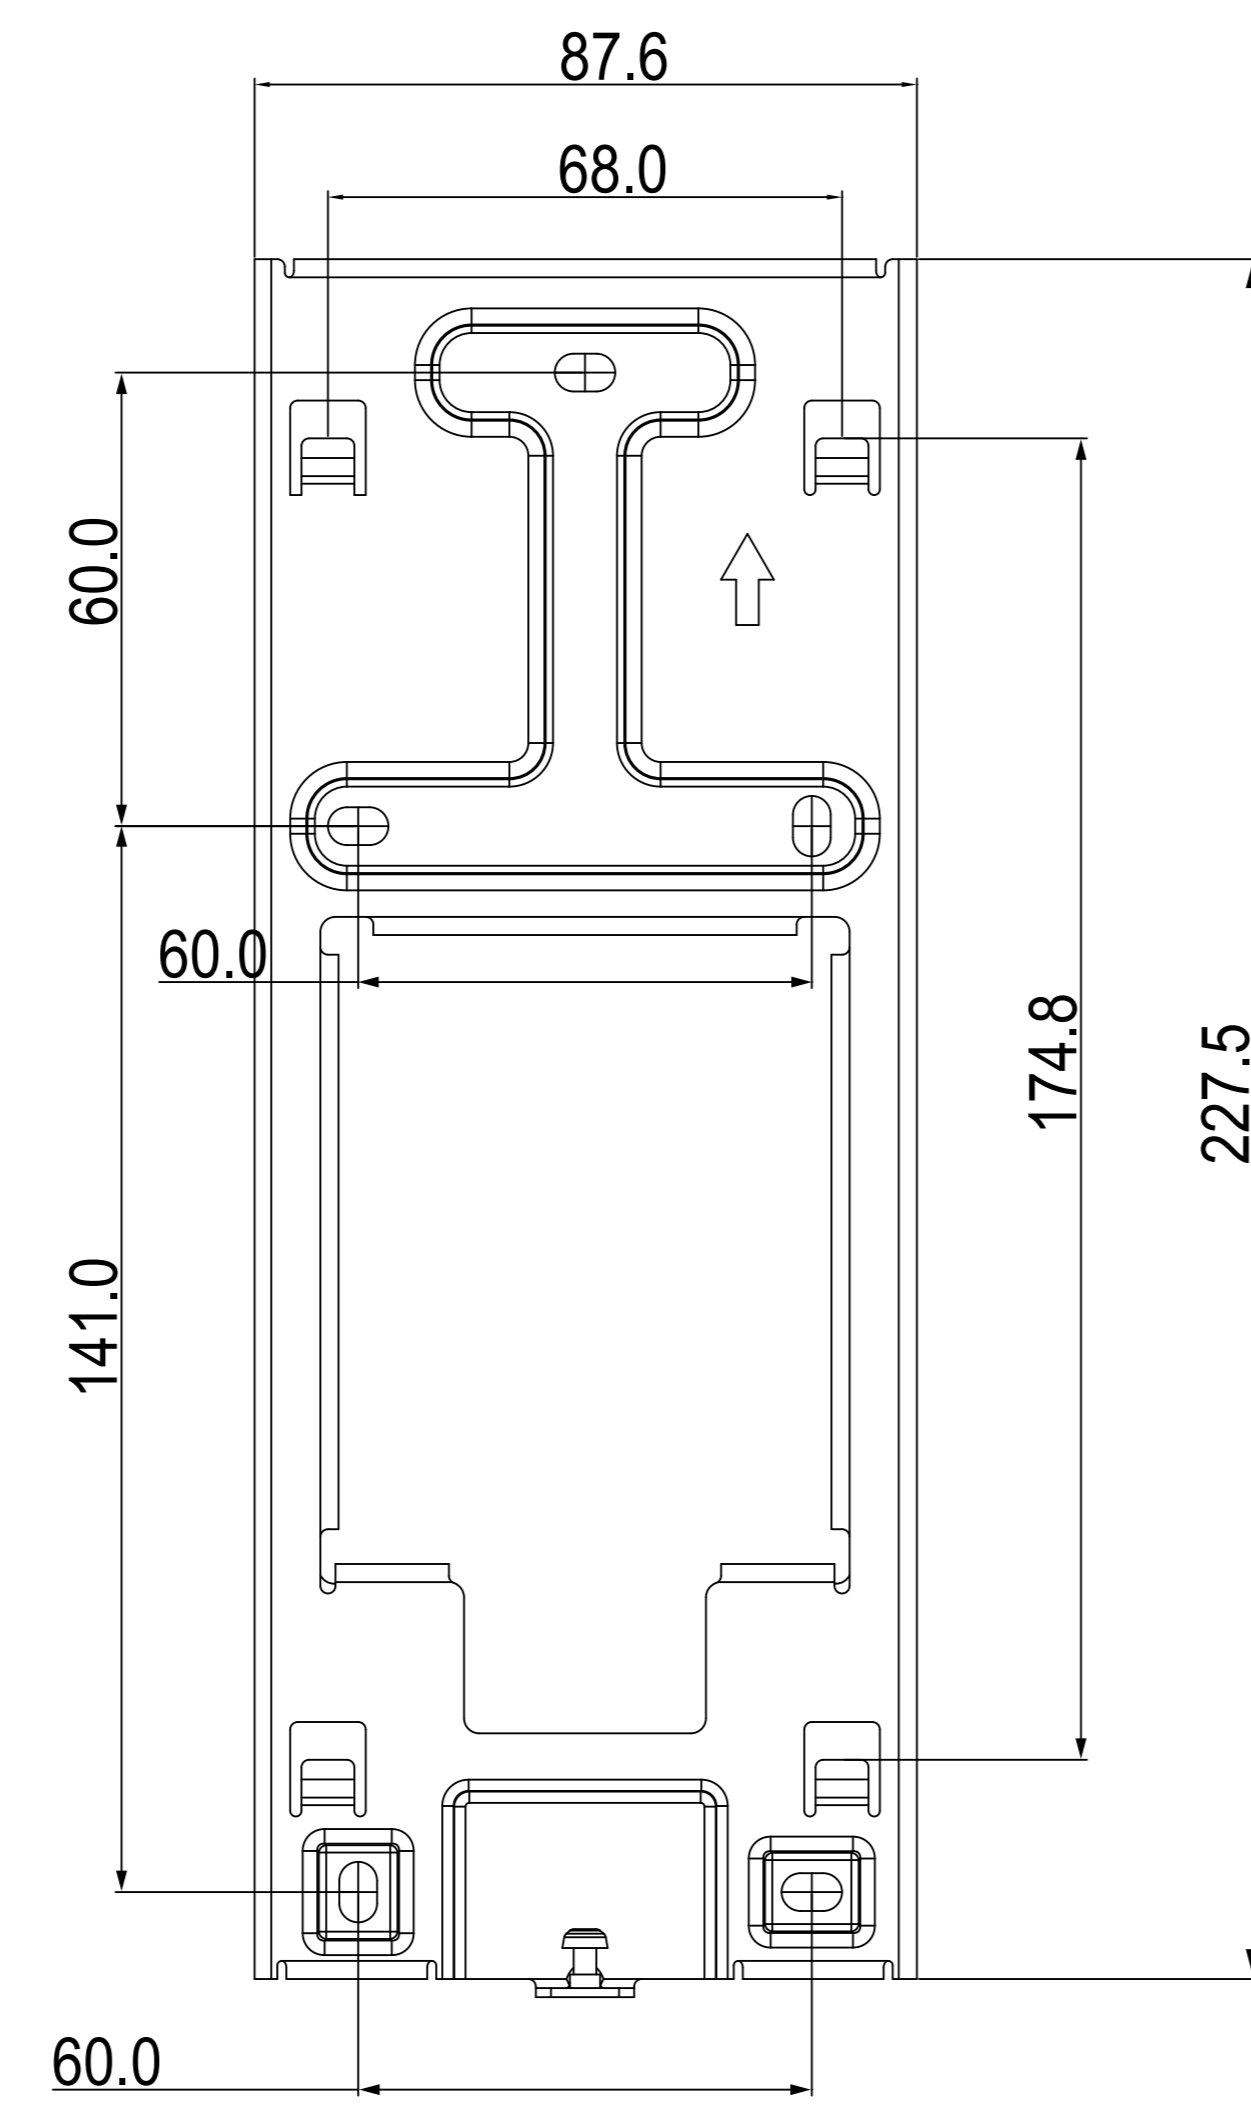

6 **BOTTOM VIEW**

2 **RIGHT VIEW**

1 **FRONT VIEW**

3 **LEFT VIEW**

4 **BACK VIEW**

5 **TOP VIEW**

6 **BOTTOM VIEW**

2 **RIGHT VIEW**

1 **FRONT VIEW**

3 **LEFT VIEW**

4 **BACK VIEW**

5 **TOP VIEW**

Applicable Model

X912

Drawing Title

Placement

V1.0

Page

3 of 10

① INTERCOM PANEL FRONT VIEW

1200mm TO BOTTON OF PANEL

1400mm TO CENTER OF CAMERA

ADA Compliance Requirement

GROUND