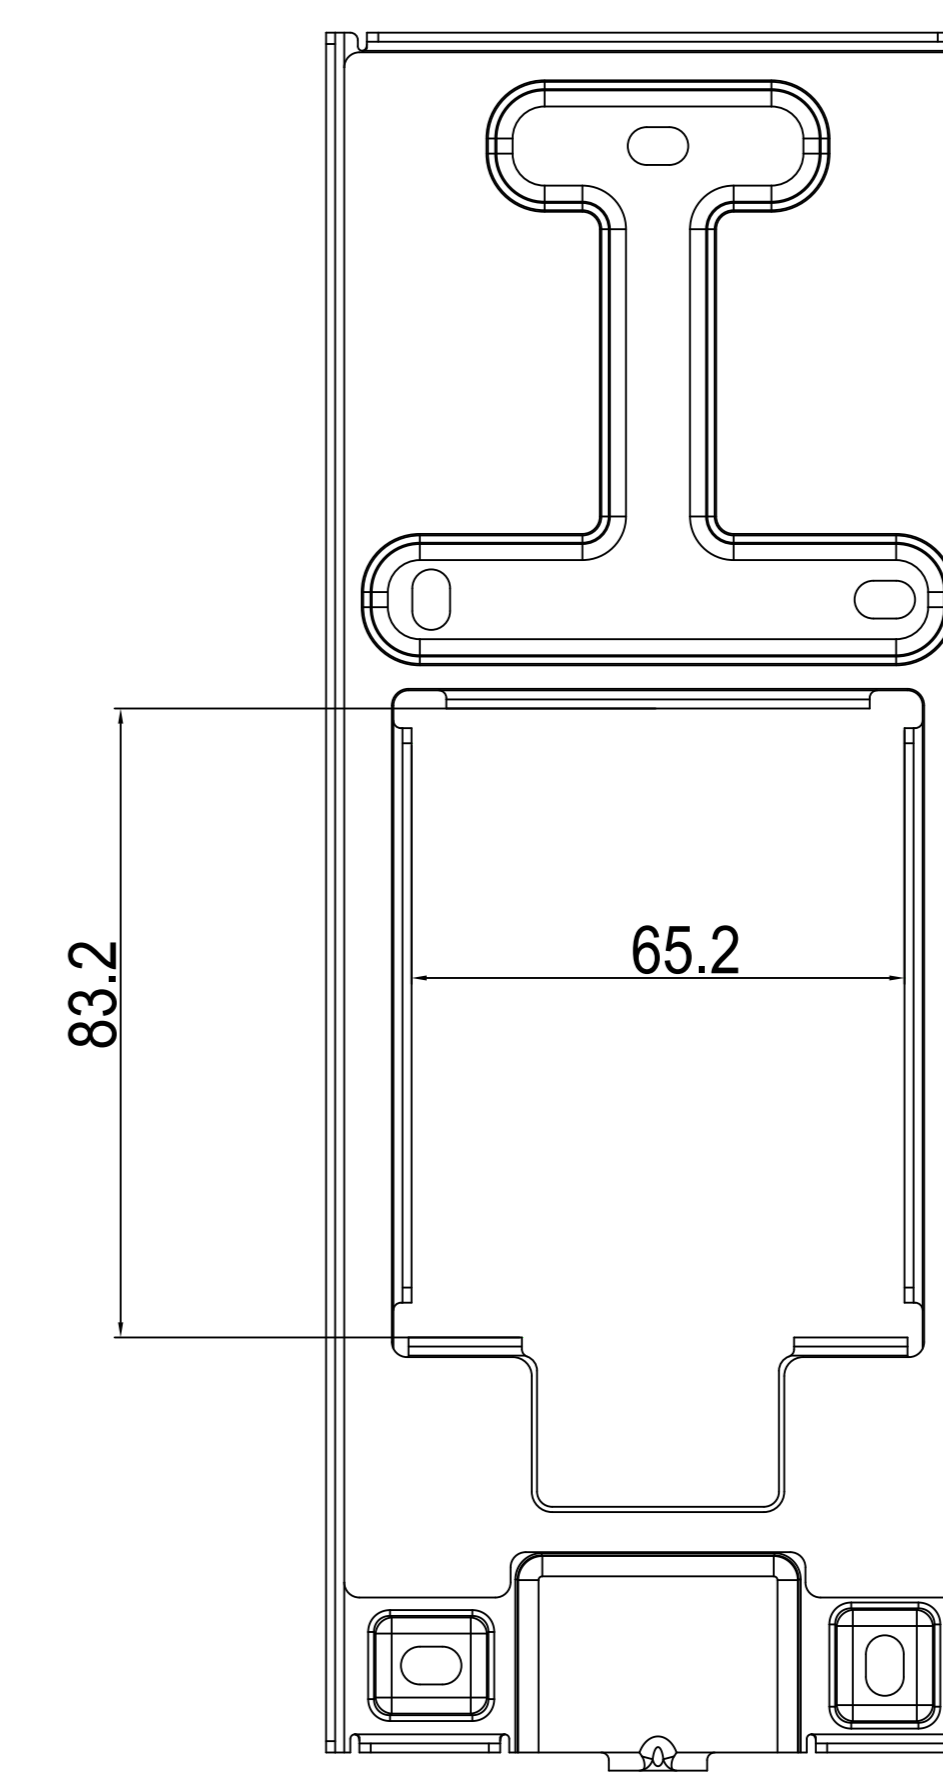

6 **BOTTOM VIEW**

2 **RIGHT VIEW**

1 **FRONT VIEW**

3 **LEFT VIEW**

4 **BACK VIEW**

5 **TOP VIEW**

6 **BOTTOM VIEW**

2 **RIGHT VIEW**

1 **FRONT VIEW**

3 **LEFT VIEW**

4 **BACK VIEW**

5 **TOP VIEW**

Applicable Model

X912

Drawing Title

Placement

V1.0

Page

3 of 10

① INTERCOM PANEL FRONT VIEW

1200mm TO BOTTON OF PANEL

1400mm TO CENTER OF CAMERA

ADA Compliance Requirement

GROUND