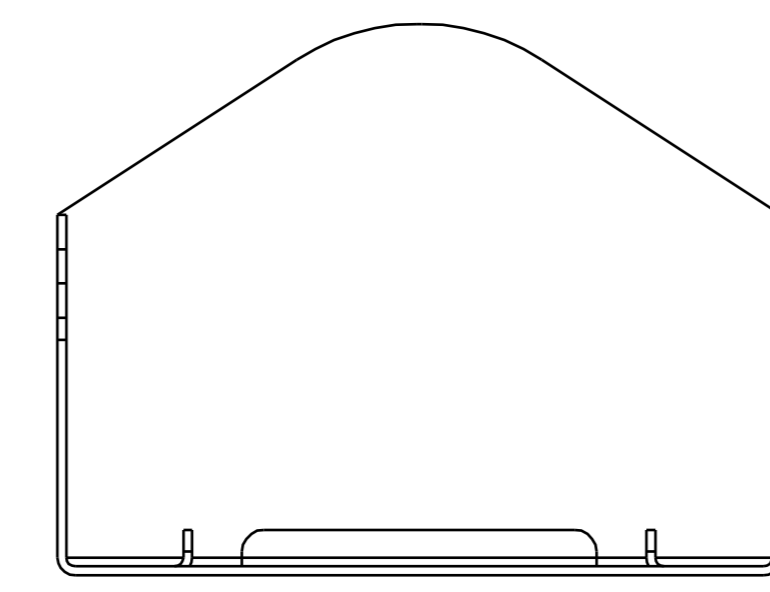

Applicable Model

X912

Drawing Title

On-Wall Mounting
Rain Cover

Drawing Unit

mm

Drawing Scale

Not to scale

**DRAFT
SUBJECT TO
CHANGE**

Last Revised

Mar 07,2023

Drawing Version

V1.0

Page

4 of 10

6 **BOTTOM VIEW**