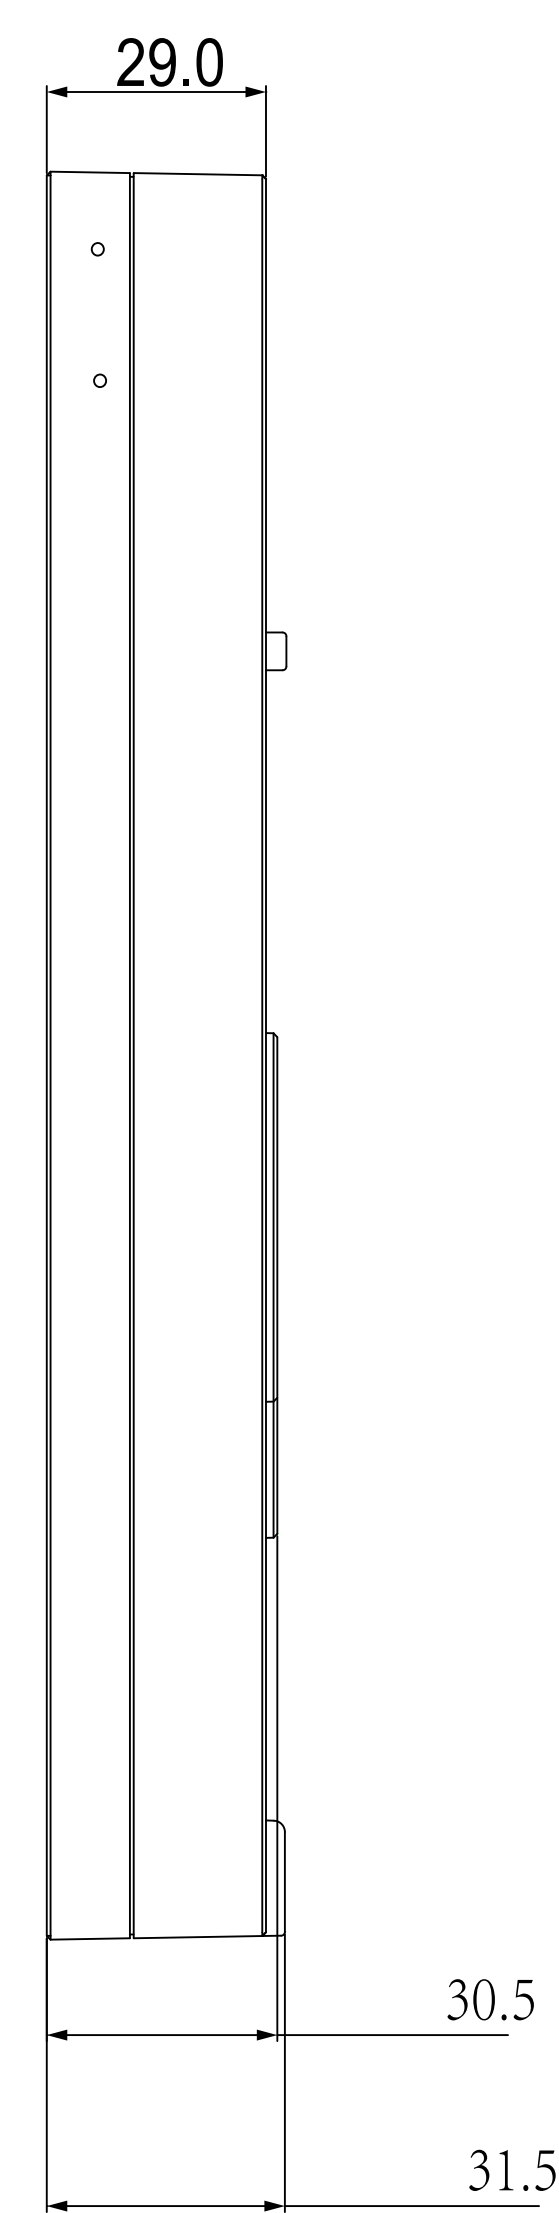

6 **BOTTOM VIEW**

2 **RIGHT VIEW**

1 **FRONT VIEW**

3 **LEFT VIEW**

4 **BACK VIEW**

5 **TOP VIEW**

6 **BOTTOM VIEW**

2 **RIGHT VIEW**

1 **FRONT VIEW**

3 **LEFT VIEW**

4 **BACK VIEW**

5 **TOP VIEW**

Applicable Model

X912

Drawing Title

Placement

Drawing Unit

mm

Drawing Scale

Not to scale

**DRAFT
SUBJECT TO
CHANGE**

Last Revised

Mar 07,2023

Drawing Version

V1.0

Page

3 of 10

① INTERCOM PANEL FRONT VIEW

1200mm TO BOTTON OF PANEL

1400mm TO CENTER OF CAMERA

ADA Compliance Requirement

GROUND