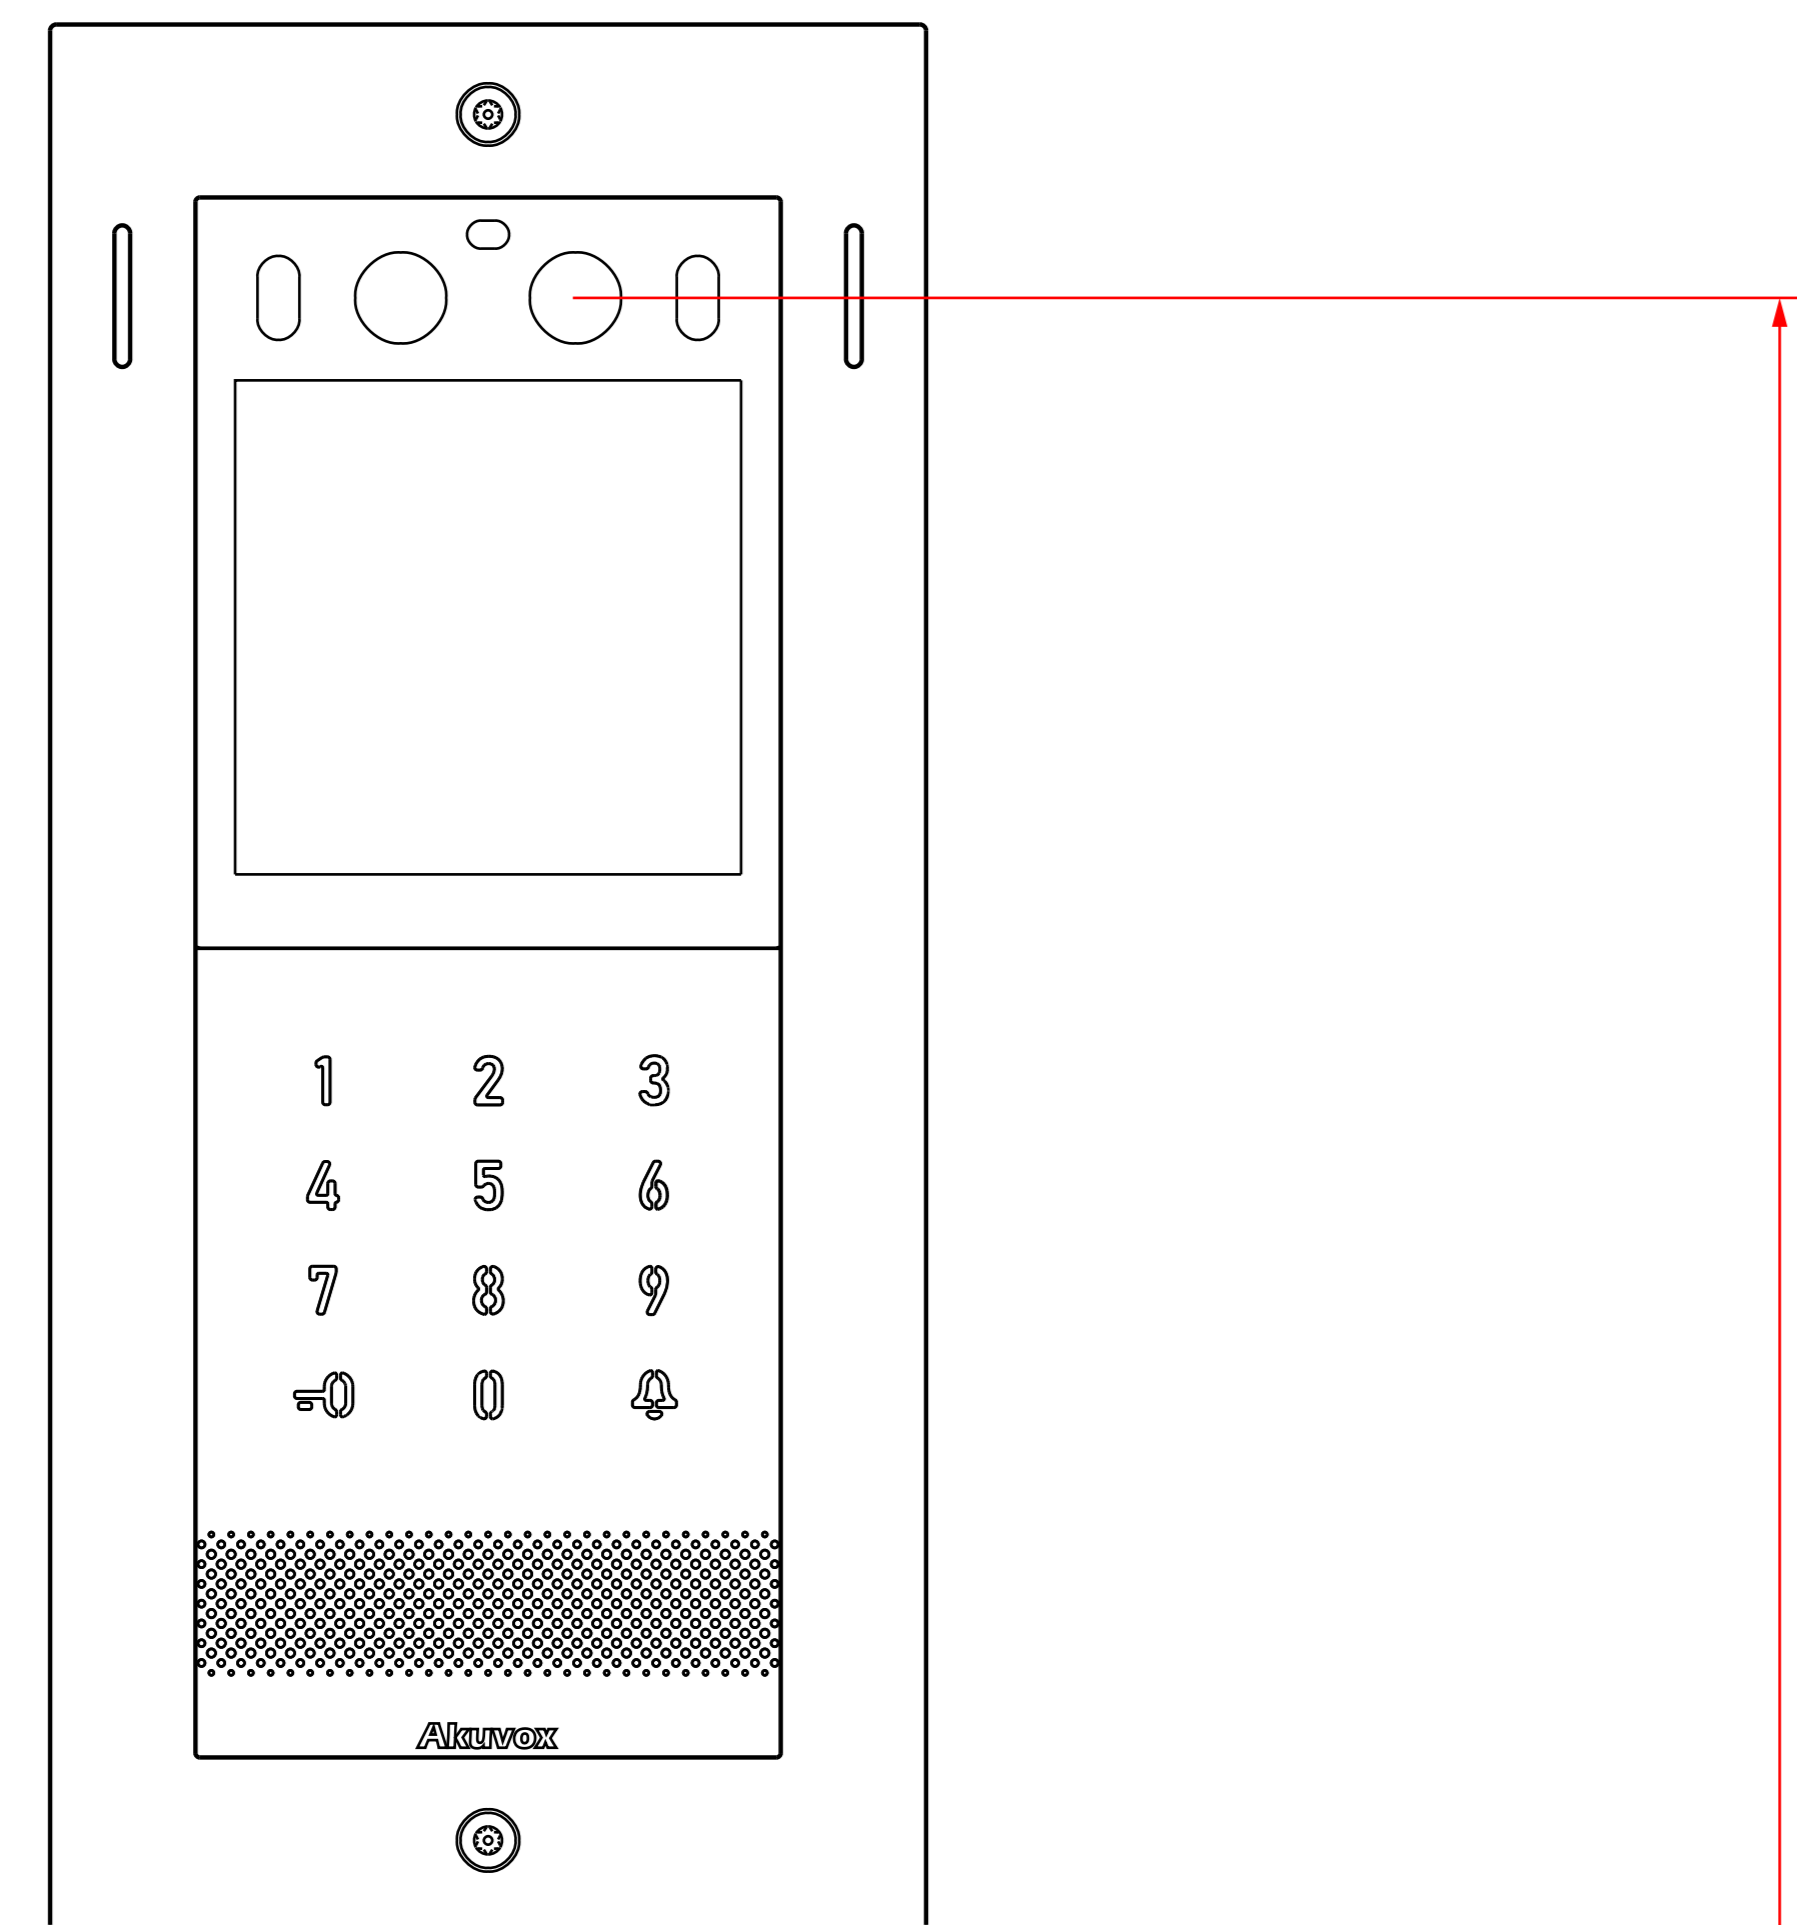

Page

8 of 10

① INTERCOM PANEL FRONT VIEW

1166mm TO BOTTON OF PANEL

1400mm TO CENTER OF CAMERA

ADA Compliance Requirement

GROUND

② FRONT VIEW:FLUSHING MOUNTING BRACKET PLACEMENT