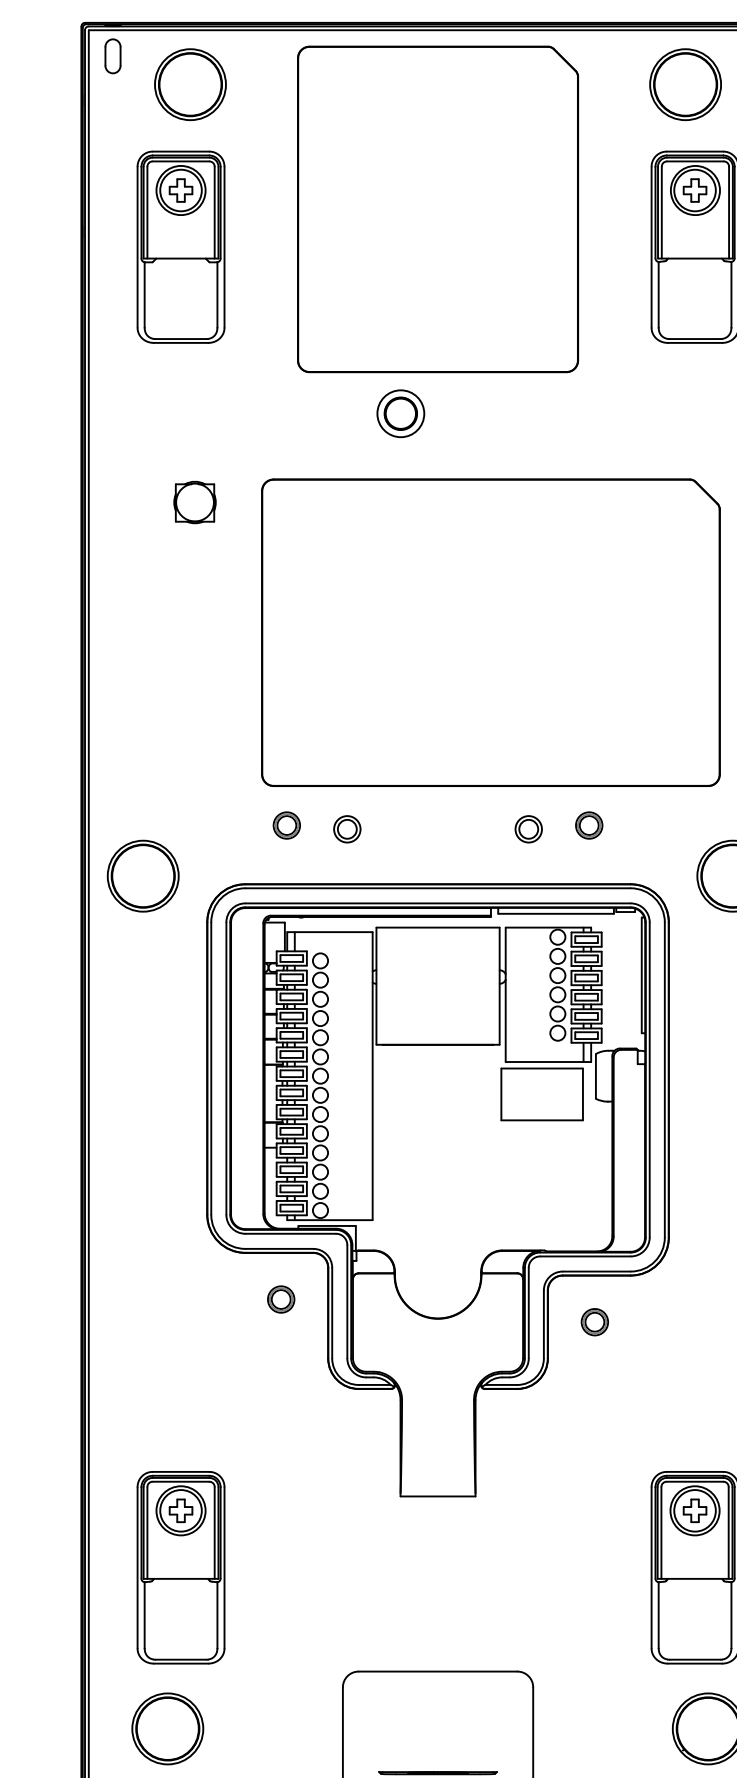

6 **BOTTOM VIEW**

2 **RIGHT VIEW**

1 **FRONT VIEW**

3 **LEFT VIEW**

4 **BACK VIEW**

5 **TOP VIEW**

6 **BOTTOM VIEW**

2 **RIGHT VIEW**

1 **FRONT VIEW**

3 **LEFT VIEW**

4 **BACK VIEW**

5 **TOP VIEW**

Applicable Model

X912

Drawing Title

Placement

V1.0

Page

3 of 10

① INTERCOM PANEL FRONT VIEW

1200mm TO BOTTON OF PANEL

1400mm TO CENTER OF CAMERA

ADA Compliance Requirement

GROUND