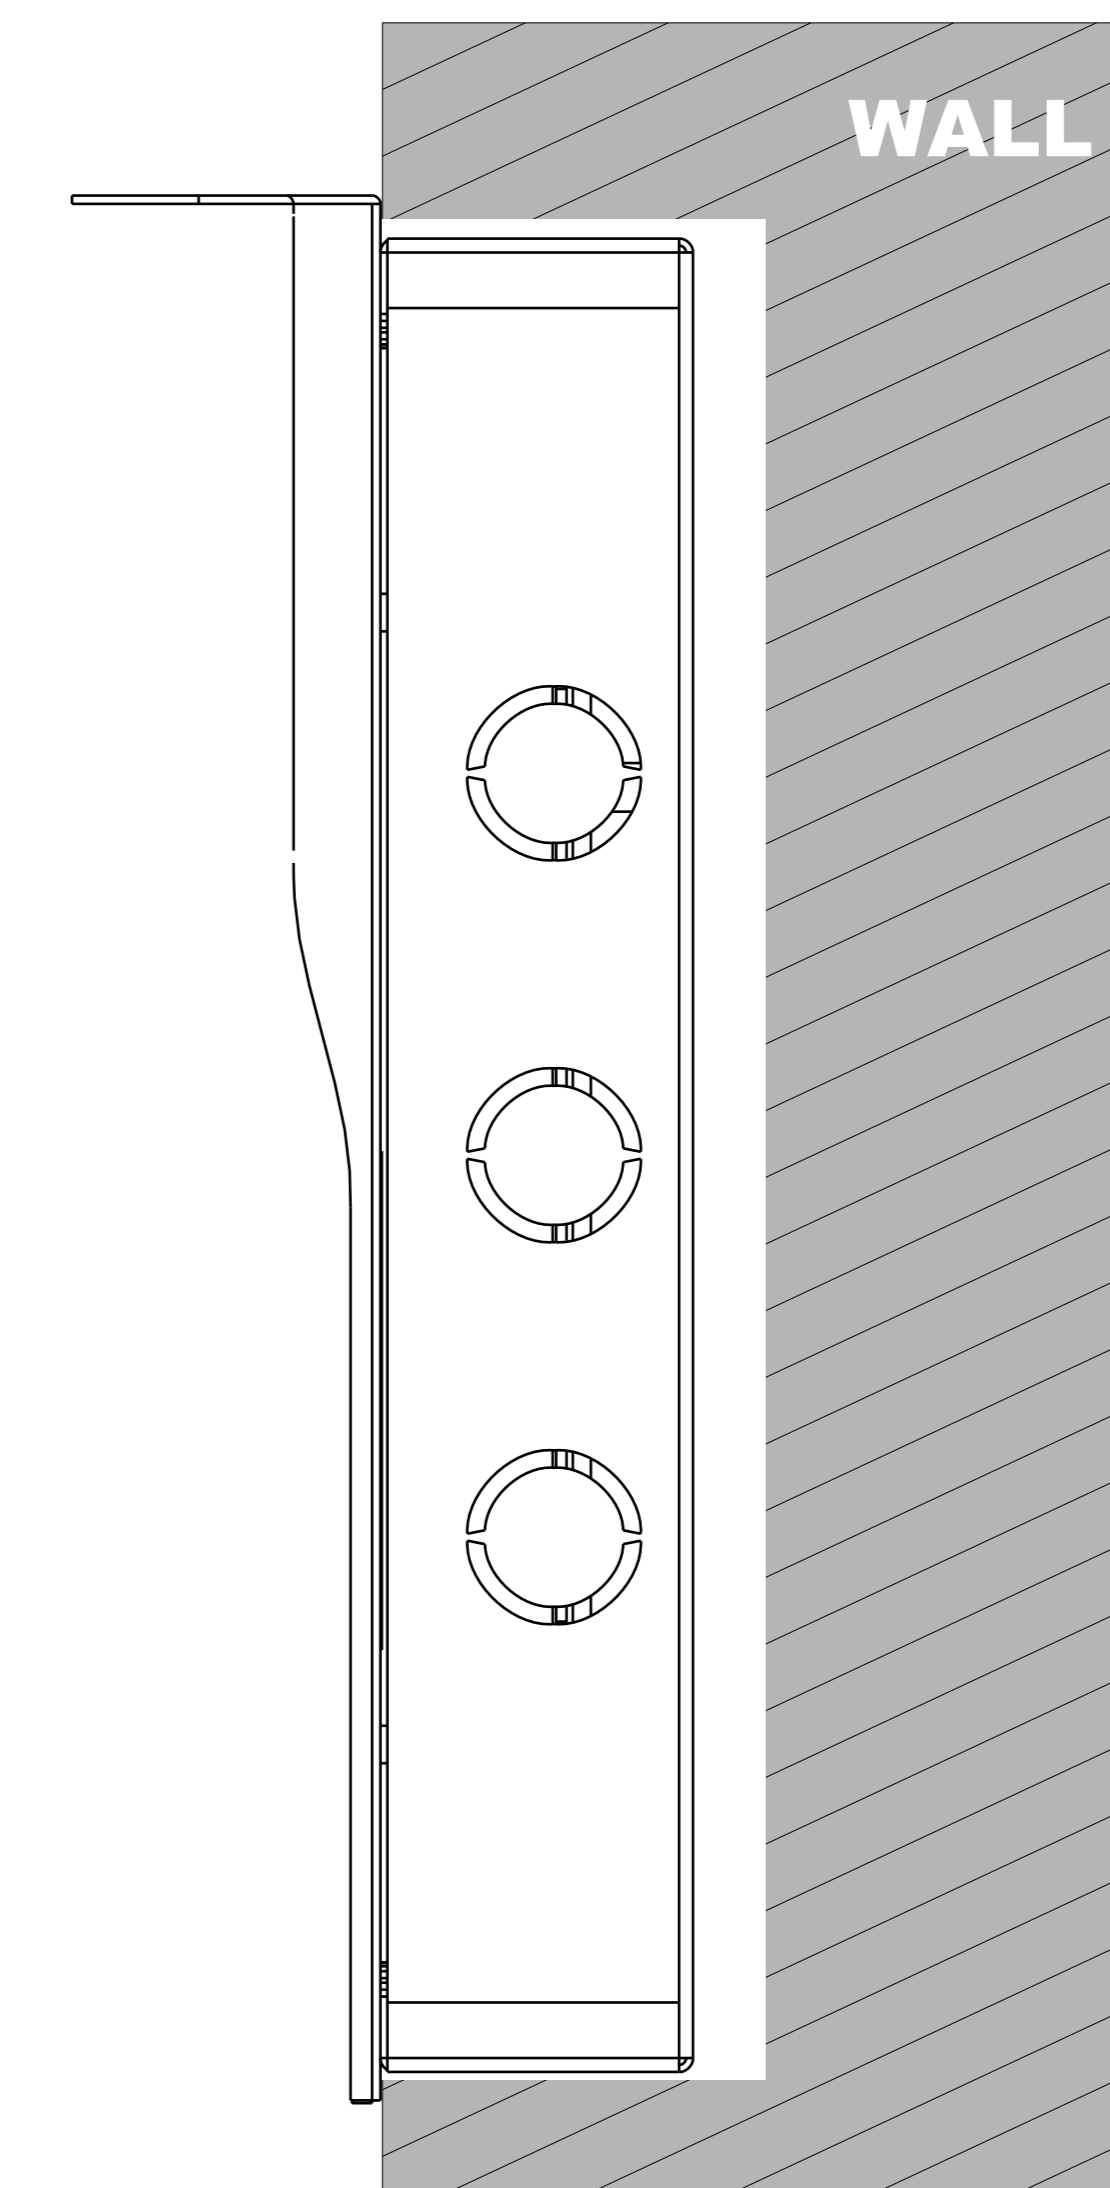

③ SIDE VIEW:INTERCOM IN WALL