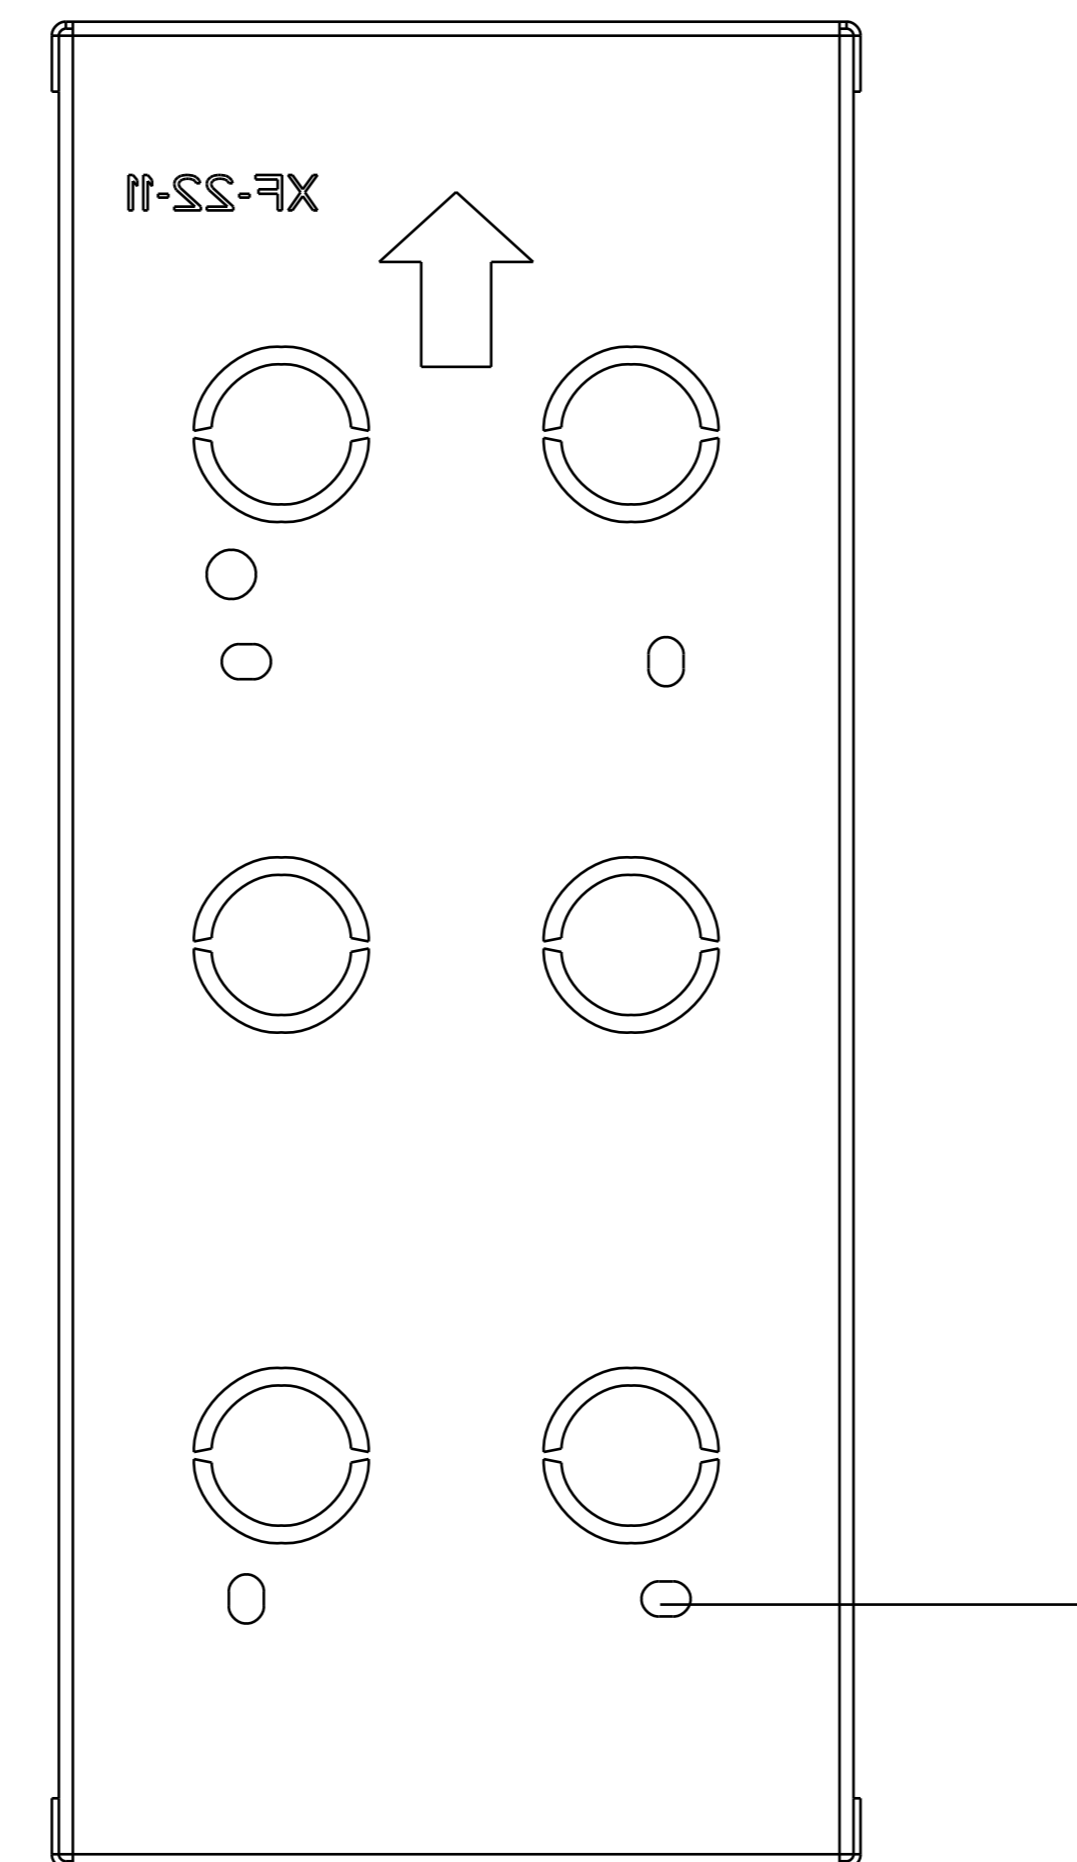

Page

8 of 10

① INTERCOM PANEL FRONT VIEW

1166mm TO BOTTON OF PANEL

1400mm TO CENTER OF CAMERA

ADA Compliance Requirement

GROUND

② FRONT VIEW:FLUSHING MOUNTING BRACKET PLACEMENT