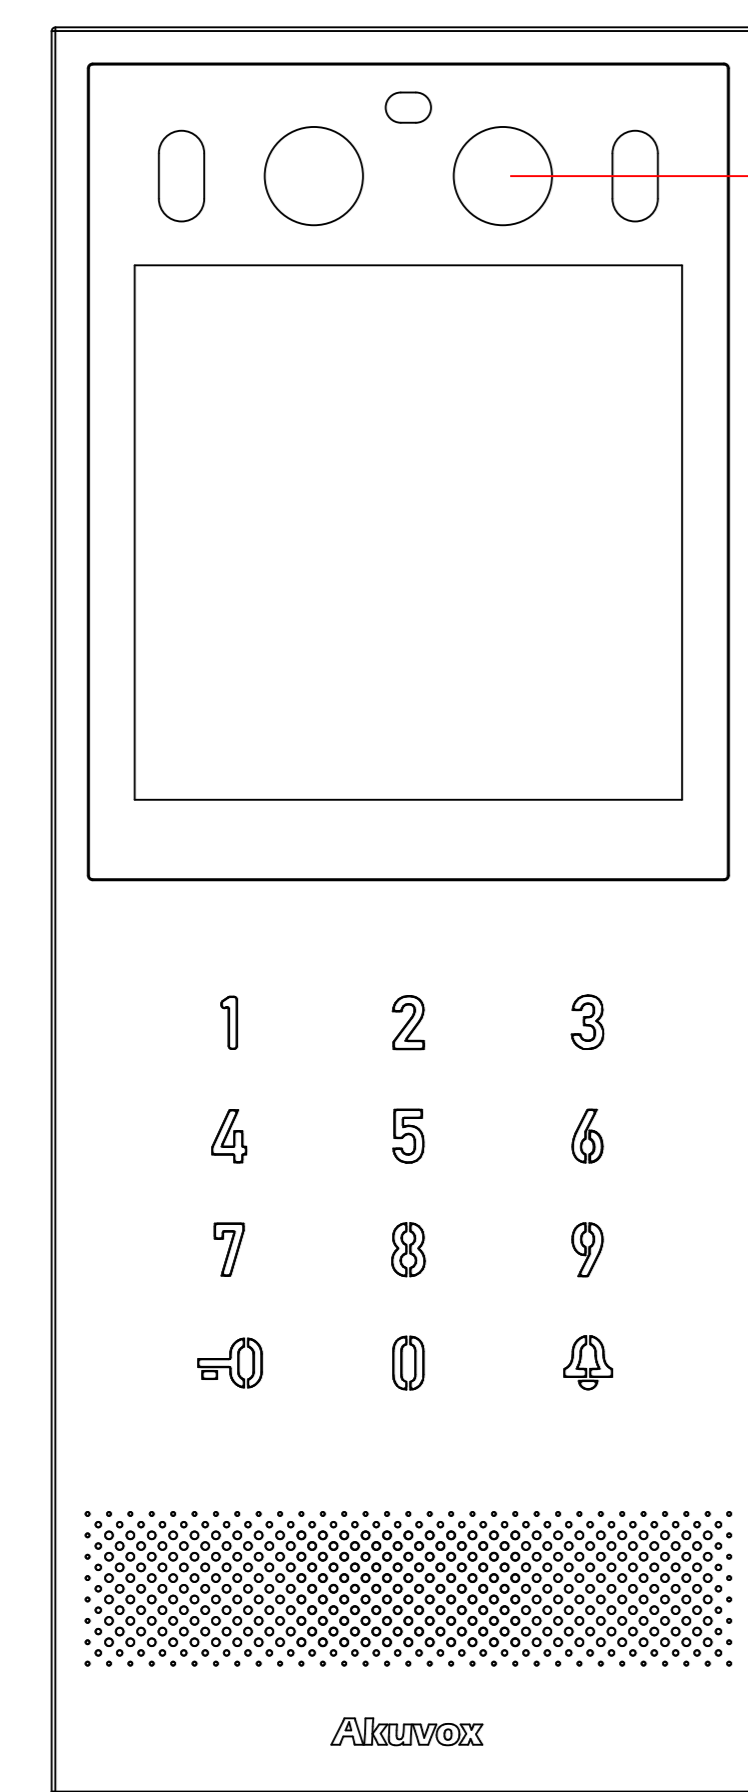

6 **BOTTOM VIEW**

2 **RIGHT VIEW**

1 **FRONT VIEW**

3 **LEFT VIEW**

4 **BACK VIEW**

5 **TOP VIEW**

6 **BOTTOM VIEW**

2 **RIGHT VIEW**

1 **FRONT VIEW**

3 **LEFT VIEW**

4 **BACK VIEW**

5 **TOP VIEW**

Applicable Model

X912

Drawing Title

Placement

Drawing Unit

mm

Drawing Scale

Not to scale

**DRAFT
SUBJECT TO
CHANGE**

Last Revised

Mar 07,2023

Drawing Version

V1.0

Page

3 of 10

① INTERCOM PANEL FRONT VIEW

1200mm TO BOTTON OF PANEL

1400mm TO CENTER OF CAMERA

ADA Compliance Requirement

GROUND