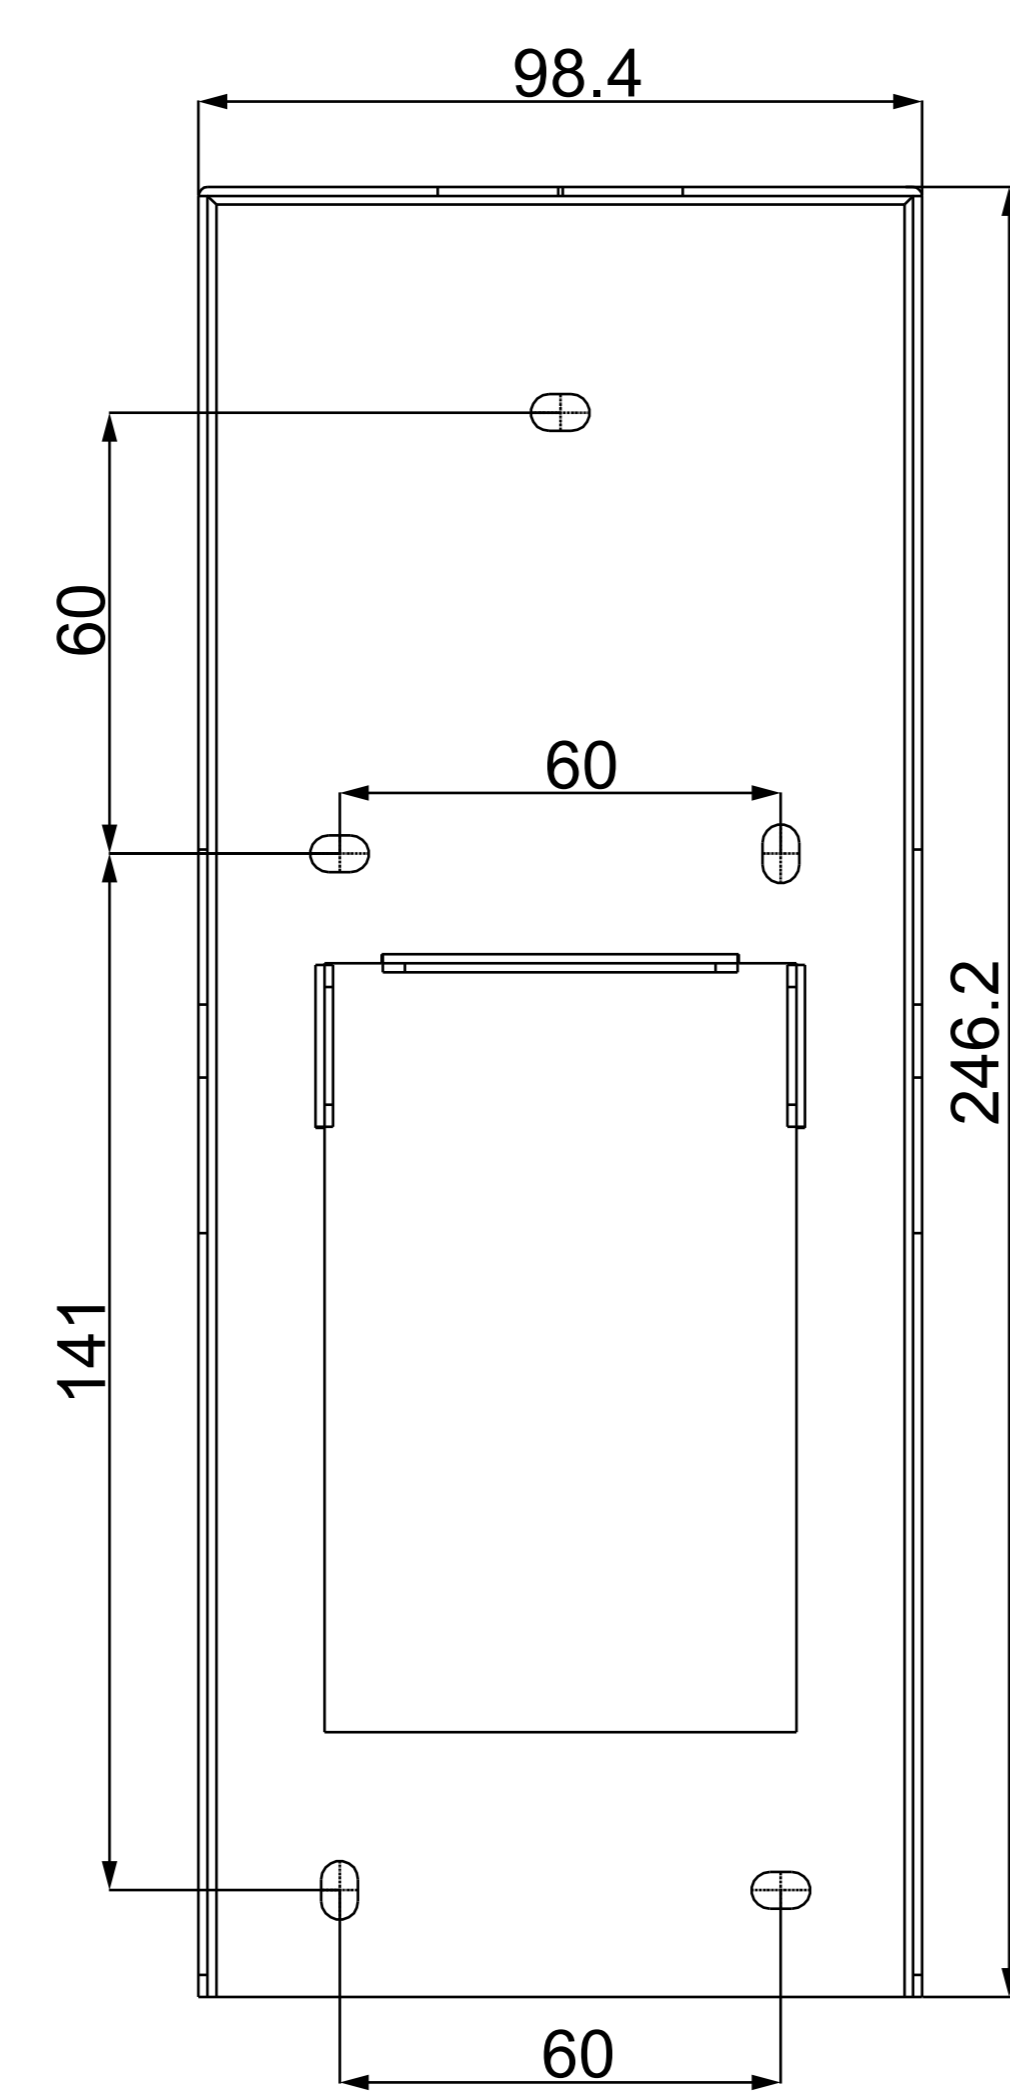

V1.0

Page

3 of 10

① INTERCOM PANEL FRONT VIEW

1200mm TO BOTTON OF PANEL

1400mm TO CENTER OF CAMERA

ADA Compliance Requirement

GROUND

V1.0

Page

4 of 10

6 **BOTTOM VIEW**

2 **RIGHT VIEW**

1 **FRONT VIEW**

3 **LEFT VIEW**

4 **BACK VIEW**

5 **TOP VIEW**

Applicable Model

X912

Drawing Title

Placement

Drawing Unit

mm

Drawing Scale