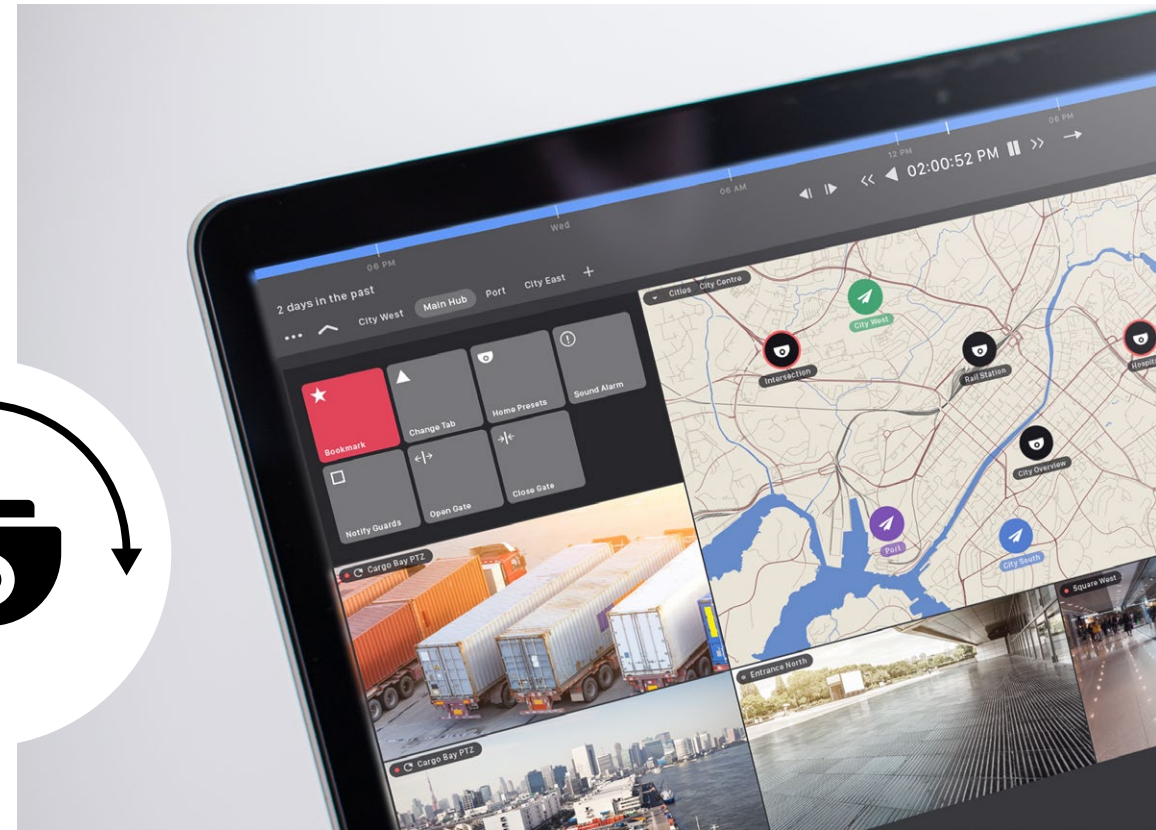

Modern solutions made cost-effective

Bring your old system up to speed

Obseron can be used as part of a brand new system, or it can be connected to an existing one. Whatever your hardware, with Obseron you can bring your old system up to date. In the absence of a pre-existing system, our large network of experts can deliver and help you choose the system best suited to your needs.

Regular updates to Obseron ensure your system is always up to date

Obseron product development has been active since 2004. We know that software that might've been top of the line ten years ago, or even one year ago, is not guaranteed to be so today. That is why we offer regular updates to our software, so our clients always have an up-to-date program at their disposal.