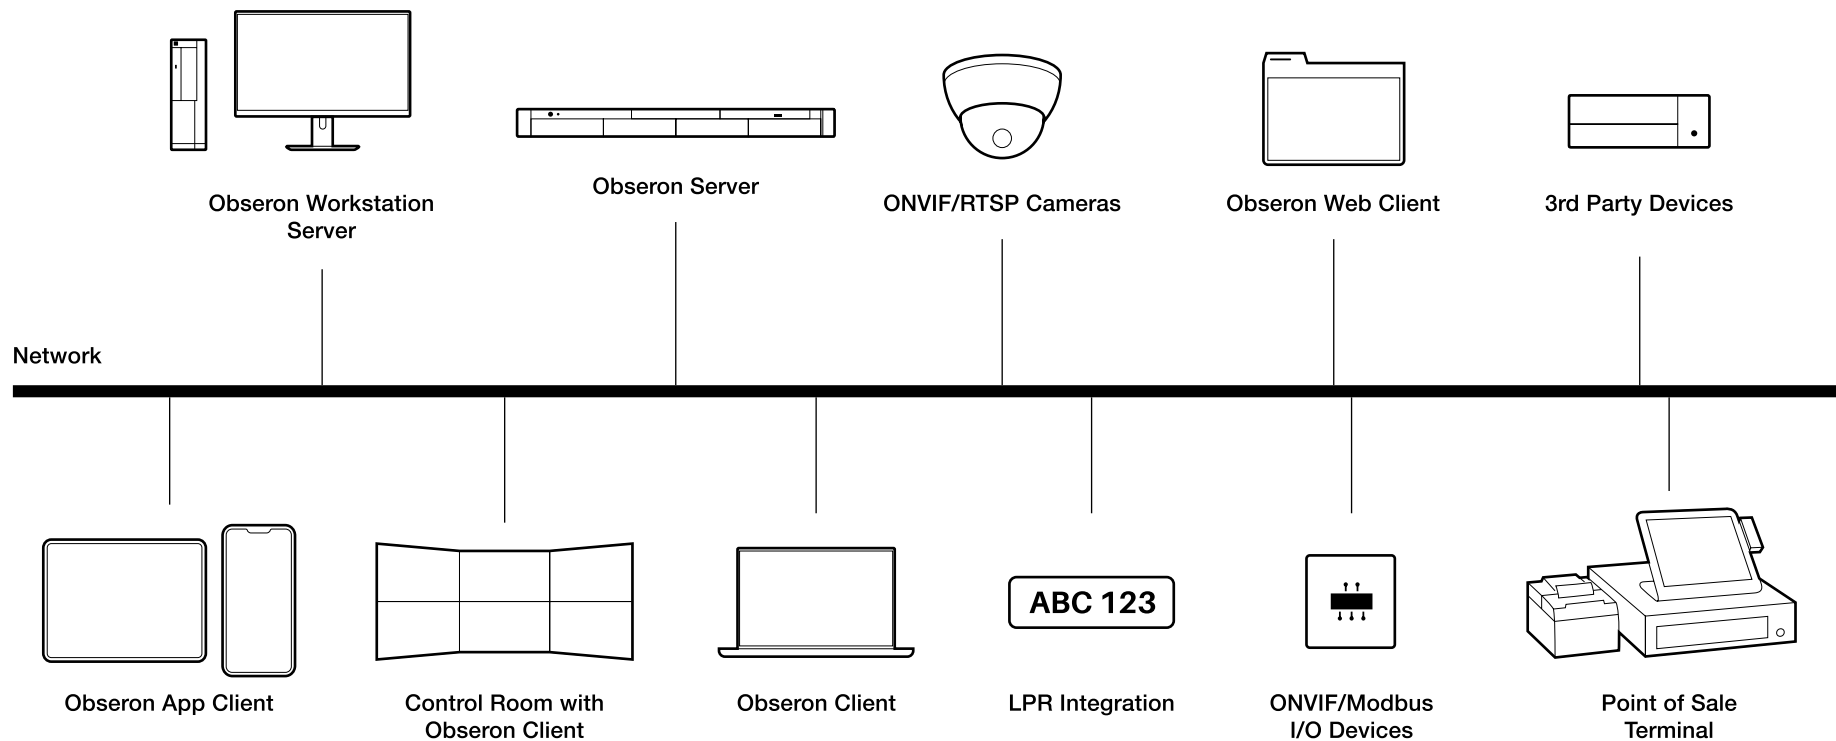

‘An efficient security camera system is a deterrent to potential thefts and break-ins.’

Boost profitability

Obseron enables getting an all-encompassing view of business practices and processes. This way it is possible to find bottlenecks in workflow and improve efficiency. When work becomes easier and less taxing, profitability goes up.

Easily scalable

Obseron adapts to different systems effortlessly

Obseron is scalable to video surveillance systems of all sizes, making managing them effortless. Systems can consist of one or more recorders, as well as remote clients. Both IP and analog cameras can be connected to Obseron.