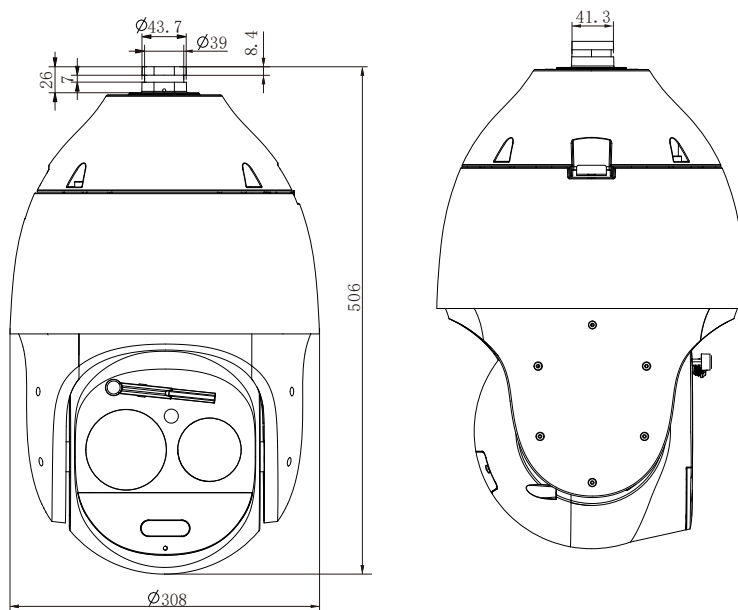

Tiandy

TC-H388M Spec: 44X/IL/E++/A 8MP 44× Super Starlight IR Laser AEW AI PTZ Camera

Ultra Series

KEY FEATURES

- 1/1.8" CMOS Sensor
- Up to 8MP 3840×2160@30fps
- Optical zoom: 44×, digital zoom 16×
- Min. illumination Color: 0.001Lux@F1.6
- Smart IR, IR Range: 300m
- Laser Distance: 500m
- Built-in Speaker
- Built-in Wiper
- Built-in Electronic Compass
- S+265/H.265/H.264/M-JPEG
- Monitoring/Intelligent Monitoring/ Face Capture mode
- Auto-tracking Early Warning (AEW)
- Support Laser Point
- Alarm 8 in and 2 out, Audio 1 in and 1 out
- Plugin Free
- IP66
- DC36V±25%, POE++(IEEE802. bt)

* Listed resolutions are only selectable options. It does not mean that all streams can work at their maximum resolution at the same time.

DIMENSIONS (Unit: mm)

ACCESSORIES

DF20Y
Wall Mount

OPTIONAL

A37
Installation Adapter