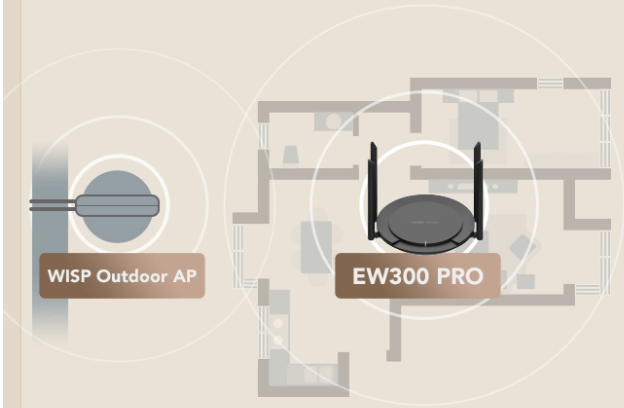

Highlight Features

WISP & Repeater Mode Supported

Newly-added WISP & Repeater mode can amplify Wi-Fi signals to wider range.
Enjoy whole-room WiFi coverage and lag free network.

WISP Mode