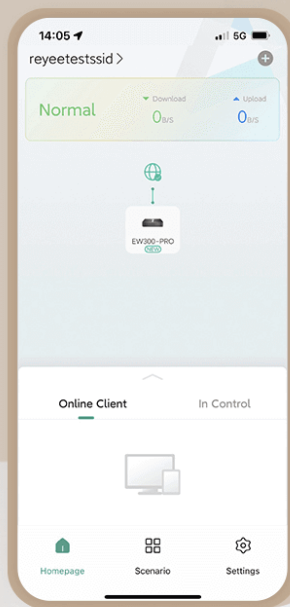

Smart choice for your cozy family.
Best solution to fully utilize your Megabit bandwidth.

4 Megabit Ethernet ports

300Mbps

802.11n

Stronger Signal than the Average

Equipped with signal amplifiers (FEM),
four 5dBi omnidirectional antennas guarantee you efficient and stable connections.

Highlight Features

WISP & Repeater Mode Supported

Newly-added WISP & Repeater mode can amplify Wi-Fi signals to wider range.
Enjoy whole-room WiFi coverage and lag free network.

WISP Mode

Repeater Mode

Easy Configuration, Easy Life

Newbie-friendly configuration, connect to the internet by a few clicks.

The smartphone screen shows the 'Scenario' page of the Reyee Router App. It features several control cards: 'Parental Control' (2 device(s) online; 1 in control), 'Guest Wi-Fi' (1 device(s), Open to all guests), 'Eco Mode' (Enabled), 'Smart Home' (1 device(s)), 'XPress' (Disabled), and 'Blacklist' (Disabled).

Take Control of Your Home Network at Fingertips

Set up your home network in **Reyee Router App** in two minutes. More **Life-time Free** functions are waiting for you to Explore, Experience, Expect.

- Remote Management
- Parental Control
- Guest Wi-Fi