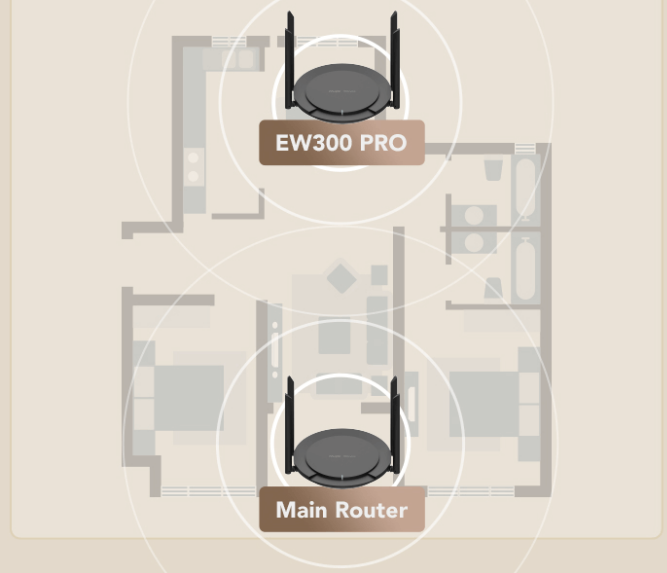

Highlight Features

WISP & Repeater Mode Supported

Newly-added WISP & Repeater mode can amplify Wi-Fi signals to wider range.
Enjoy whole-room WiFi coverage and lag free network.

WISP Mode

Repeater Mode

Easy Configuration, Easy Life

Newbie-friendly configuration, connect to the internet by a few clicks.

The smartphone screen shows the 'Scenario' page of the Reyee Router App. It features several control cards: 'Parental Control' (2 device(s) online; 1 in control), 'Guest Wi-Fi' (1 device(s), Open to all guests), 'Eco Mode' (Enabled), 'Smart Home' (1 device(s)), 'XPress' (Disabled), and 'Blacklist' (Disabled).