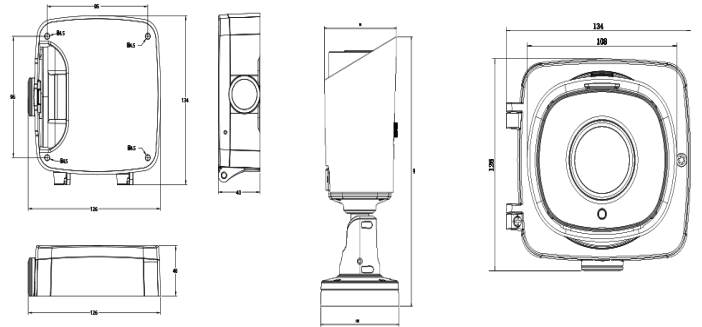

## DIMENSIONS (Unit: mm)

microSD/SDHC/SDXC Card Slot

Reset