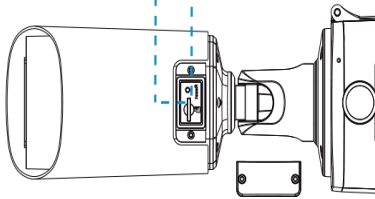

## DIMENSIONS (Unit: mm)

microSD/SDHC/SDXC Card Slot

Reset