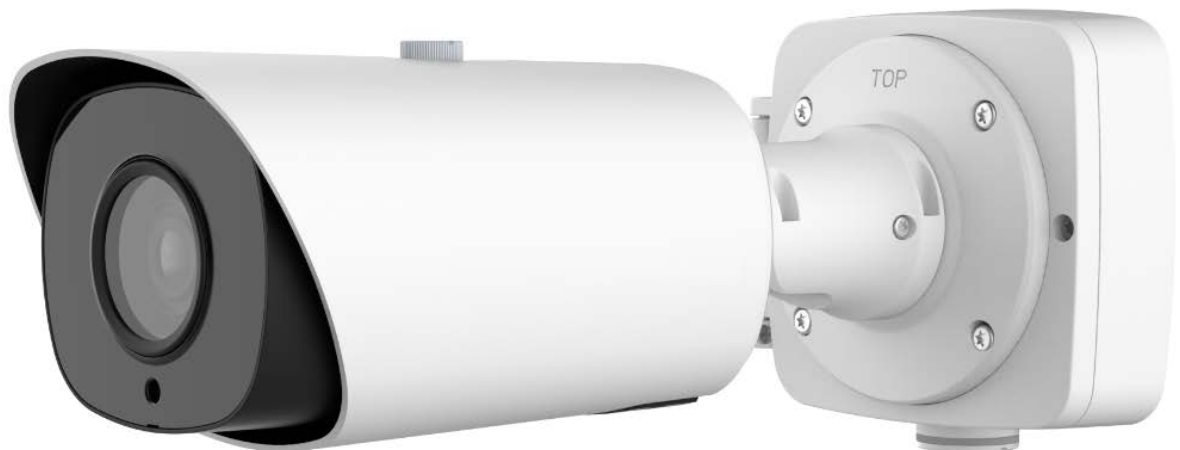

# Tiandy

TC-C32LPR Spec: I7/200KM/H/Y/M/5.3-66MM

## 2Mp LPR Bullet Camera

LPR Series

### KEY FEATURES

- Suitable for parking lot entrance and exit
- Built-in deep learning LPR algorithm
- Support license plate recognition
- 1/2.8" CMOS
- 2MP(2560x1440)
- 5.3-64mm
- Max. Vehicle Speed 200km/h
- Frame rate 90fps
- 140dB
- S+265, H.265, H.264, Motion JPEG
- Built-in MicroSD card slot up to 512 GB
- IP67