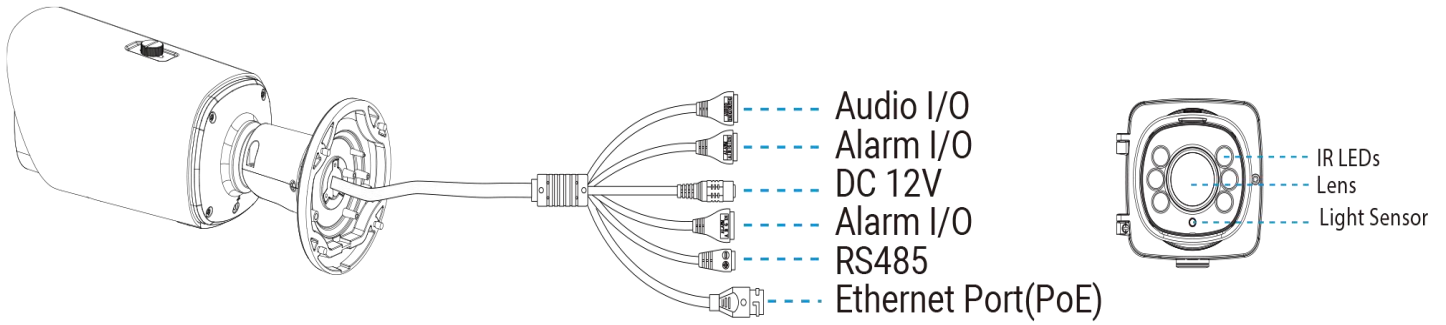

Tiandy

DIMENSIONS (Unit: mm)

microSD/SDHC/SDXC Card Slot

Reset