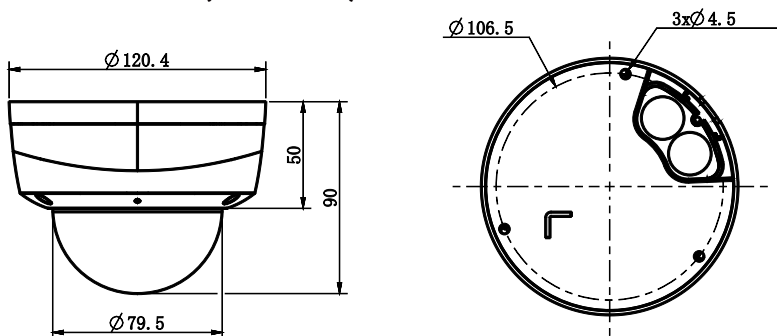

Tiandy

Interface	
Communication Interface	1 RJ45 10M/ 100M self adaptive Ethernet port
Audio I/O	Mic in
Alarm I/O	N/A
Speaker	N/A
Reset Button	N/A
On-board storage	Built-in MicroSD card slot, up to 512 GB
General	
Web Client Language	17 languages English, Russian, Spanish, Korean, Italian, Turkish, Simple Chinese, Traditional Chinese, Thai, French, Polish, Dutch, Hebrew, Arabic, Vietnamese, German, Ukrainian
Operating Conditions	-30°C~60°C, 0~95% RH
Power Supply	PoE (802.3af)
Power Consumption	MAX:5W(PoE)
Protection	IP66, IK10
Heater	N/A
Dimensions	121x121x90mm
Gross Weight	0.61Kg(1.34lb)
Net Weight	0.4Kg(0.88lb)

* Listed resolutions are only selectable options. It does not mean that all streams can work at their maximum resolution at the same time.

AVAILABLE MODEL

TC-C34KS SPEC: I3/E/Y/C/SD/2.8MM/V4.2

Tiandy

DIMENSIONS (Unit: mm)